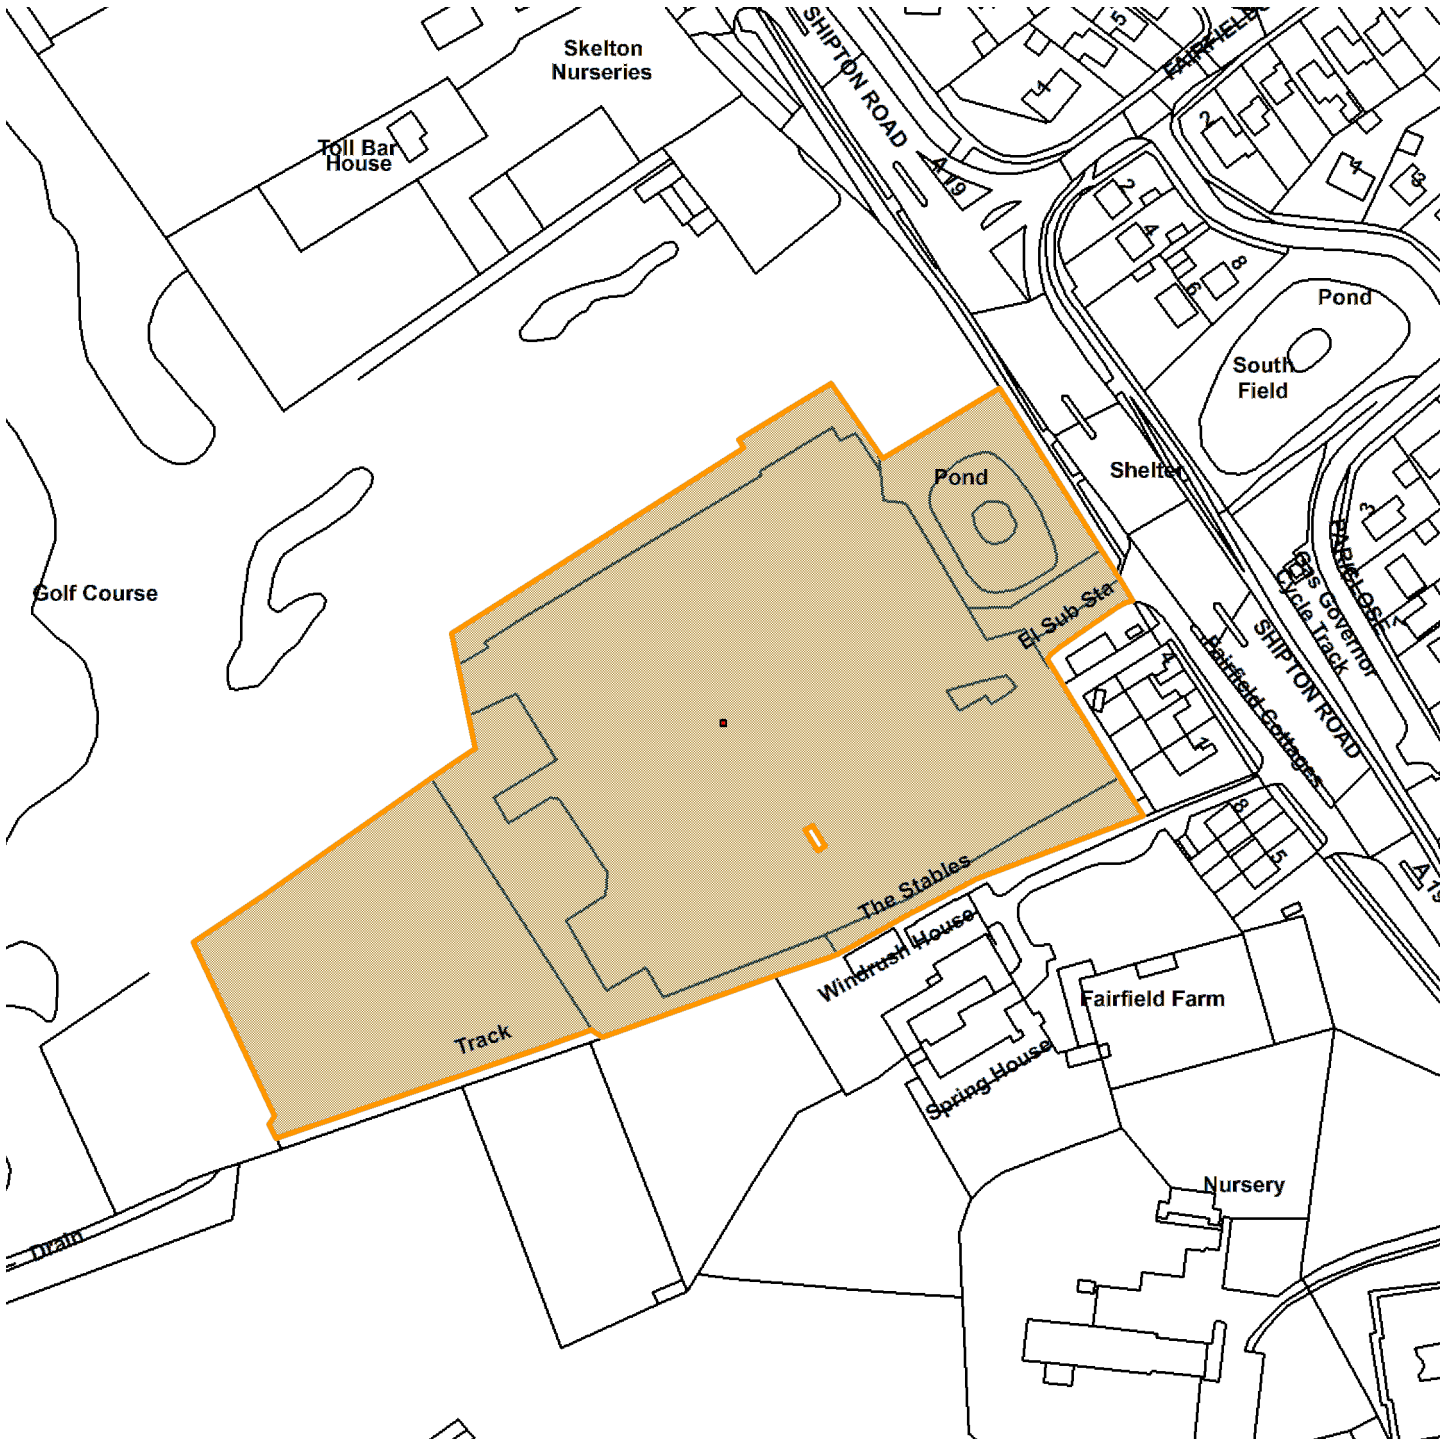

14/01478/OUTM

Del Monte, Skelton Park Trading Estate, Shipton Road, Skelton

Scale : 1:2119

Reproduced from the Ordnance Survey map with the permission of the Controller of Her Majesty's Stationery Office © Crown Copyright 2000.

Unauthorised reproduction infringes Crown Copyright and may lead to prosecution or civil proceedings.

Organisation	CYC
Department	Not Set
Comments	Site Plan
Date	09 March 2015
SLA Number	Not Set